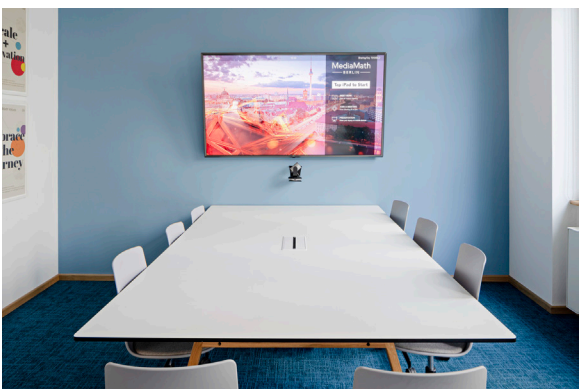

Sebastian PM Deliveries - Copyright of the projects by Unispace